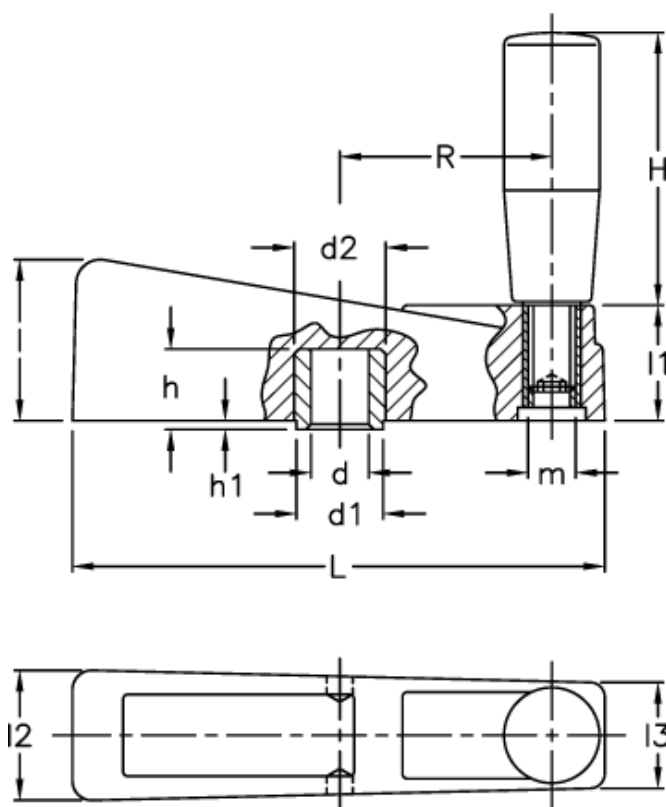

Data Sheet

Article number: 2301038301
Description: E+G Crank handle
ME.110

Measures

d1 = 18	l1 = 24
d2 = 19	l2 = 28
d H7 = 12	l3 = 22
H = 65	m = M10
h = 18	R = 44
h1 = 1.5	
l = 34	
L = 110	